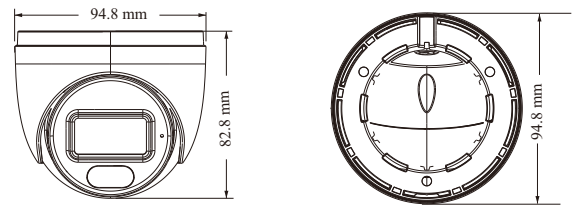

PoE	Yes, IEEE802.3af
Supplement Light Range	IR range: 20 ~ 30 m; white light range: 10 ~ 20 m
Ingress Protection	IP67
<b>Others</b>	
Power Supply	DC12V/PoE
Power Consumption	< 5W
Operating Environment	- 20 °C ~ 55 °C (-4°F~131°F); Humidity: less than 95 % (non-condensing)
Storage Environment	- 20 °C ~ 60°C (-4°F~140°F), Humidity: less than 95 % (non-condensing)
Dimensions ( mm )	Φ 94.8 × 82.8
Weight ( net )	Approx. 0.28KG
Installation	Ceiling mounting; Wall mounting
Certificate	CE, FCC
Environmental Protection	Complies with Directive EU RoHS, WEEE(2012/19/EU), directive 94/62/EC and REACH(EC1907/2006)

### DIMENSIONS